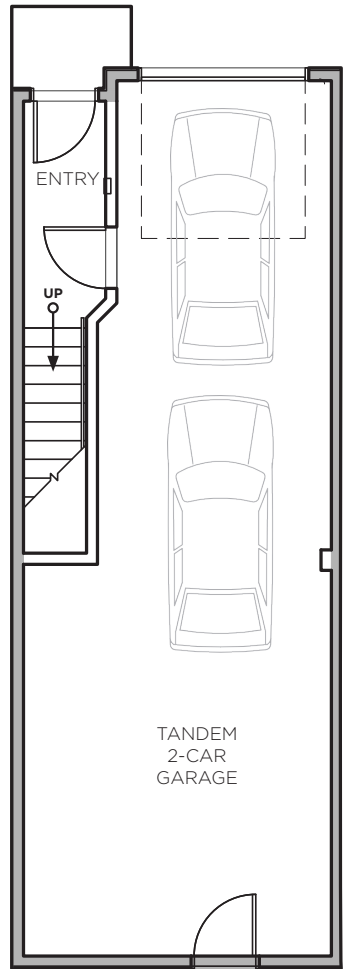

UNIT A1-S

3BR/2.5BA

1504 SF

UNITS: 44,46,48 (10X4 DECK)

JULIET BALCONY UNITS: 13, 25, 27, 39 (10X1 DECK)

LOWER

MAIN

UPPER