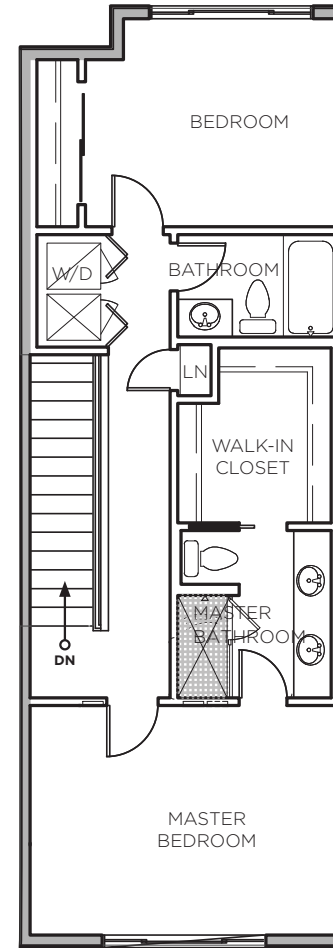

UNIT A1-S

3BR/2.5BA

1504 SF

UNITS: 44,46,48 (10X4 DECK)

JULIET BALCONY UNITS: 13, 25, 27, 39 (10X1 DECK)

LOWER

MAIN

UPPER