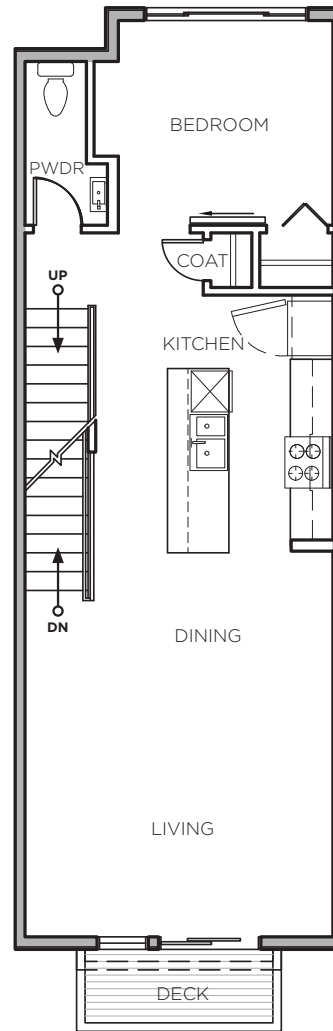

UNIT A1-S

3BR/2.5BA

1504 SF

UNITS: 44,46,48 (10X4 DECK)

JULIET BALCONY UNITS: 13, 25, 27, 39 (10X1 DECK)

LOWER

MAIN

UPPER