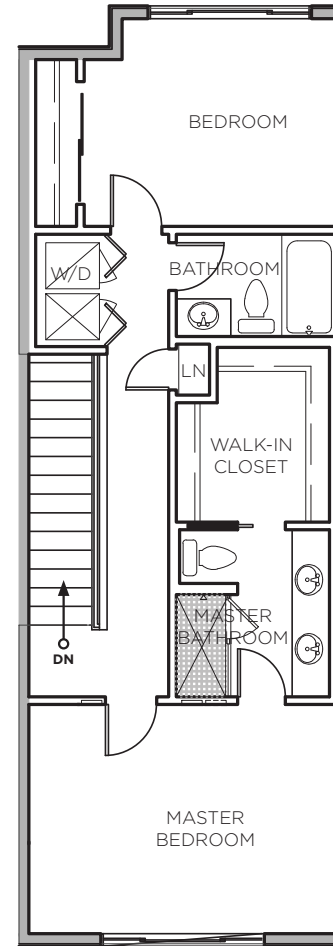

UNIT A1-L

3BR/2.5BA

1504 SF

UNITS: 43,45,47 (10X4 DECK)

JULIET BALCONY UNITS: 12, 14, 26, 38, 40 (10X1 DECK)

LOWER

MAIN

UPPER