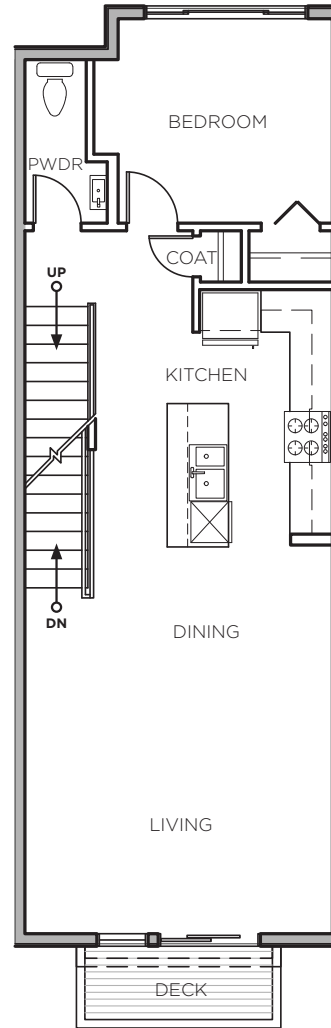

UNIT A1-L

3BR/2.5BA

1504 SF

UNITS: 43,45,47 (10X4 DECK)

JULIET BALCONY UNITS: 12, 14, 26, 38, 40 (10X1 DECK)

LOWER

MAIN

UPPER