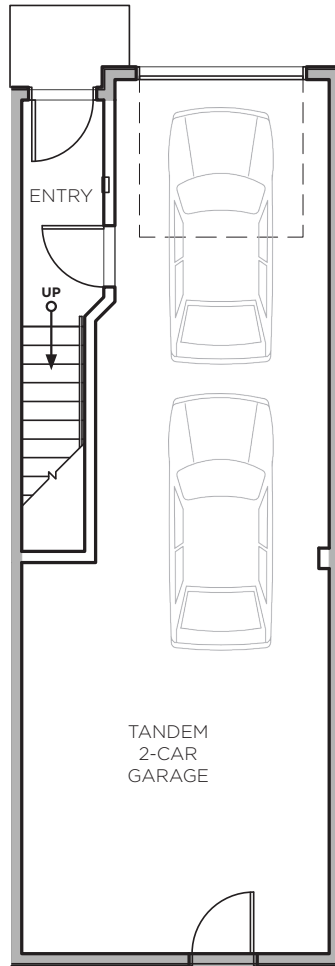

UNIT A1-L

3BR/2.5BA

1504 SF

UNITS: 43,45,47 (10X4 DECK)

JULIET BALCONY UNITS: 12, 14, 26, 38, 40 (10X1 DECK)

LOWER

MAIN

UPPER