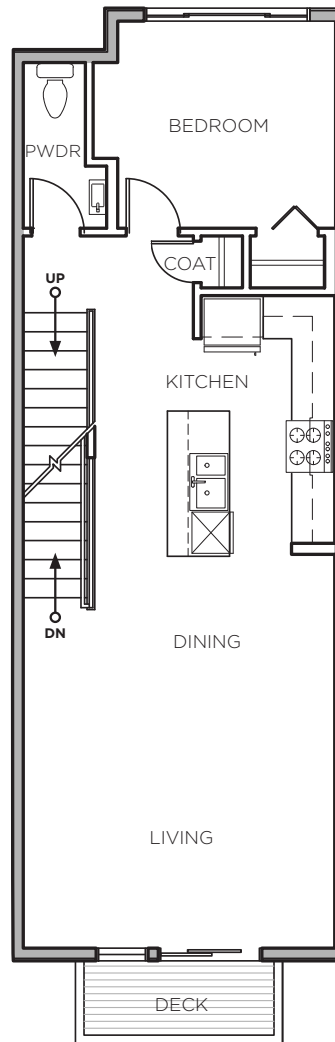

UNIT A2-S

3BR/2.5BA

1590 SF

UNITS: 31,35

MIRRORED UNITS: 17, 21

LOWER

MAIN

UPPER

UNIT A3-L

3BR/2.5BA

1505 SF

UNITS: 2, 4, 8 (10X4 DECK)

JULIET BALCONY UNIT: 6 (10X1 DECK)

LOWER

MAIN

UPPER

UNIT A3-S

3BR/2.5BA

1505 SF

UNITS: 5, 7, 9 (10X4 DECK)

JULIET BALCONY UNIT: 3 (10X1 DECK)

LOWER

MAIN

UPPER

UNIT B1
5BR/3.5BA
1969 SF

UNITS: 11, 24, 37
 MIRRORED UNITS: 28, 41

LOWER

MAIN

UPPER

UNIT B2

5BR/3.5BA

1955 SF