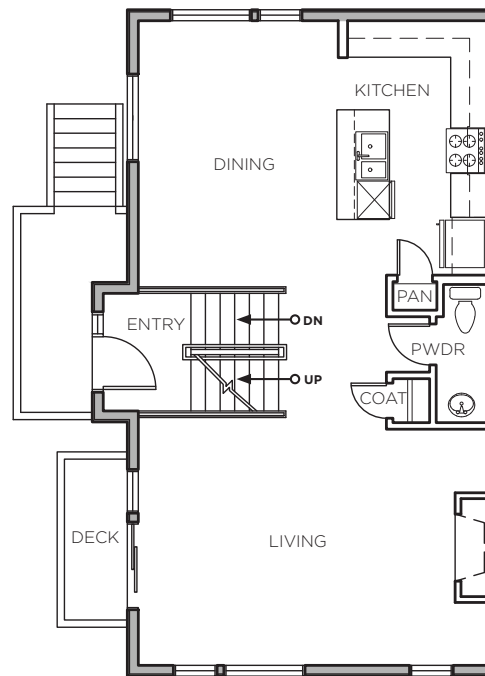

UNIT A1-L

3BR/2.5BA

1504 SF

UNITS: 43,45,47 (10X4 DECK)

JULIET BALCONY UNITS: 12, 14, 26, 38, 40 (10X1 DECK)

LOWER

MAIN

UPPER

UNIT B1
5BR/3.5BA
1969 SF

UNITS: 11, 24, 37
 MIRRORED UNITS: 28, 41

LOWER

MAIN

UPPER

UNIT B2

5BR/3.5BA

1955 SF

UNITS: 20, 32

MIRRORED UNITS: 19, 33

UNIT B3

5BR/3.5BA
2048 SF

UNIT: 16
MIRRORED UNIT: 29

LOWER

MAIN

UPPER

UNIT B4

4BR/3.5BA

1942 SF

UNITS: 10, 36, 42

MIRRORED UNITS: 1, 15, 23, 49

LOWER

MAIN

UPPER