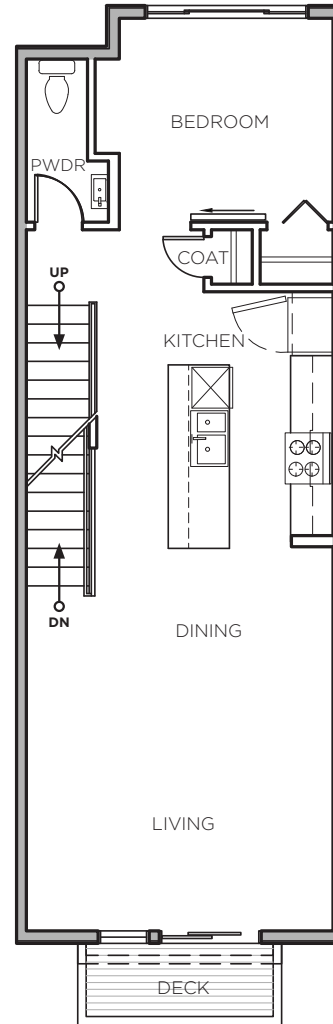

UNIT A1-L

3BR/2.5BA

1504 SF

UNITS: 43,45,47 (10X4 DECK)

JULIET BALCONY UNITS: 12, 14, 26, 38, 40 (10X1 DECK)

LOWER

MAIN

UPPER

UNIT A1-S

3BR/2.5BA

1504 SF

UNITS: 44,46,48 (10X4 DECK)

JULIET BALCONY UNITS: 13, 25, 27, 39 (10X1 DECK)

LOWER

MAIN

UPPER

UNIT A2-L

3BR/2.5BA

1590 SF

UNITS: 30,34

MIRRORED UNITS: 18, 22

LOWER

MAIN

UPPER