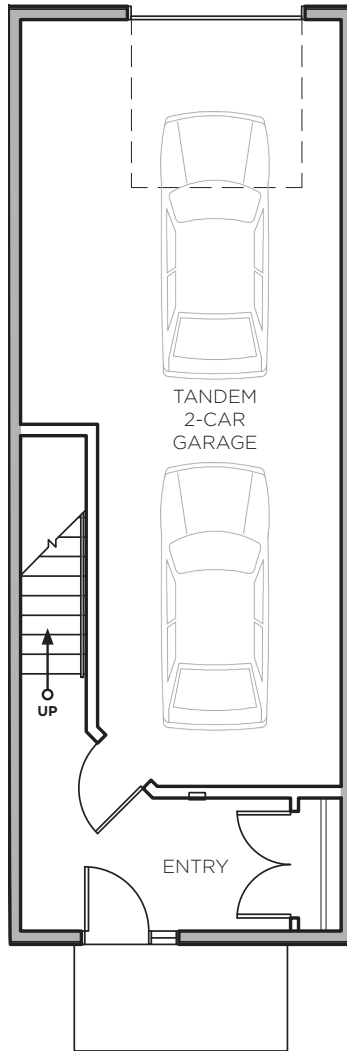

UNIT A1-S

3BR/2.5BA

1504 SF

UNITS: 44,46,48 (10X4 DECK)

JULIET BALCONY UNITS: 13, 25, 27, 39 (10X1 DECK)

LOWER

MAIN

UPPER

UNIT A2-L

3BR/2.5BA

1590 SF

UNITS: 30,34

MIRRORED UNITS: 18, 22

LOWER

MAIN

UPPER

UNIT A2-S

3BR/2.5BA

1590 SF

UNITS: 31,35

MIRRORED UNITS: 17, 21

LOWER

MAIN

UPPER