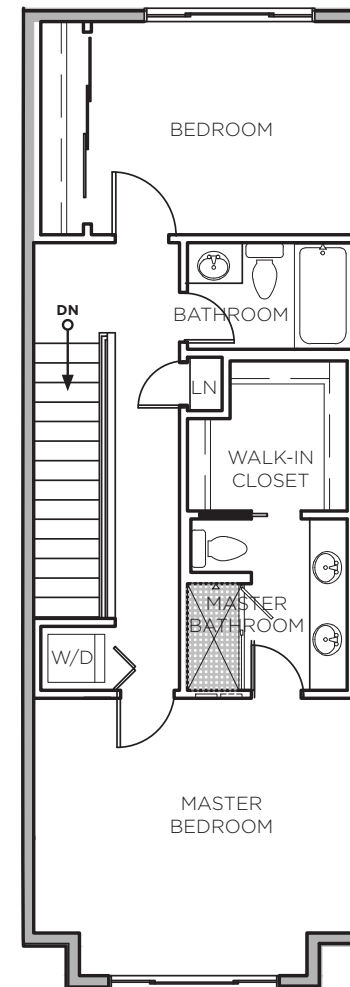

UNIT A1-S

3BR/2.5BA

1504 SF

UNITS: 44,46,48 (10X4 DECK)

JULIET BALCONY UNITS: 13, 25, 27, 39 (10X1 DECK)

LOWER

MAIN

UPPER

UNIT A2-L

3BR/2.5BA

1590 SF

UNITS: 30,34

MIRRORED UNITS: 18, 22

LOWER

MAIN

UPPER

UNIT A2-S

3BR/2.5BA

1590 SF

UNITS: 31,35

MIRRORED UNITS: 17, 21

LOWER

MAIN

UPPER

UNIT A3-L

3BR/2.5BA

1505 SF

UNITS: 2, 4, 8 (10X4 DECK)

JULIET BALCONY UNIT: 6 (10X1 DECK)

LOWER

MAIN

UPPER