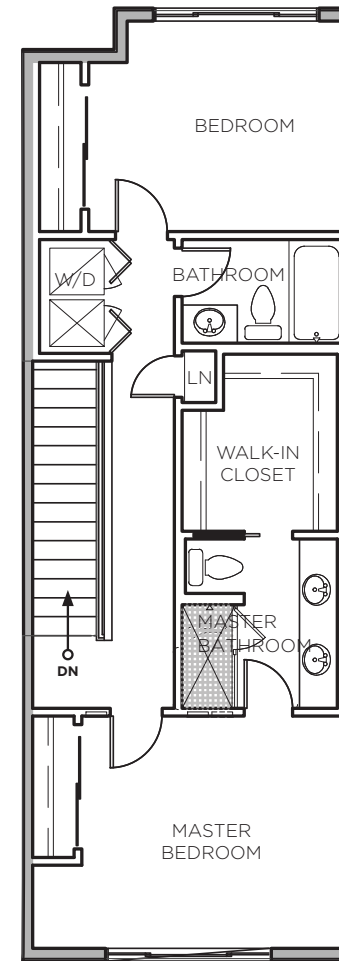

UNIT A1-L

3BR/2.5BA

1504 SF

UNITS: 43,45,47 (10X4 DECK)

JULIET BALCONY UNITS: 12, 14, 26, 38, 40 (10X1 DECK)

LOWER

MAIN

UPPER

UNIT A1-S

3BR/2.5BA

1504 SF

UNITS: 44,46,48 (10X4 DECK)

JULIET BALCONY UNITS: 13, 25, 27, 39 (10X1 DECK)

LOWER

MAIN

UPPER

UNIT A2-L

3BR/2.5BA

1590 SF

UNITS: 30,34

MIRRORED UNITS: 18, 22

LOWER

MAIN

UPPER

UNIT A2-S

3BR/2.5BA

1590 SF

UNITS: 31,35

MIRRORED UNITS: 17, 21

LOWER

MAIN

UPPER