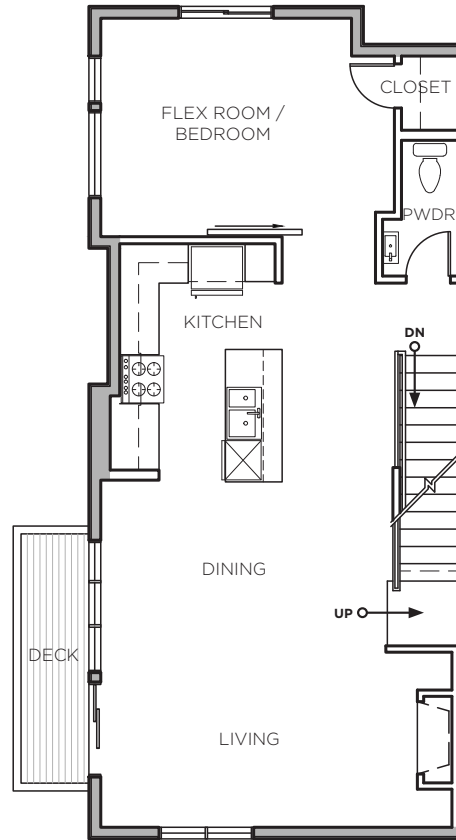

UNIT A1-L

3BR/2.5BA

1504 SF

UNITS: 43,45,47 (10X4 DECK)

JULIET BALCONY UNITS: 12, 14, 26, 38, 40 (10X1 DECK)

LOWER

MAIN

UPPER

UNIT B1
5BR/3.5BA
1969 SF

UNITS: 11, 24, 37
 MIRRORED UNITS: 28, 41

LOWER

MAIN

UPPER

UNIT B2

5BR/3.5BA

1955 SF

UNITS: 20, 32

MIRRORED UNITS: 19, 33

UNIT B3

5BR/3.5BA
2048 SF

UNIT: 16
MIRRORED UNIT: 29

LOWER

MAIN

UPPER

UNIT B4

4BR/3.5BA

1942 SF

UNITS: 10, 36, 42

MIRRORED UNITS: 1, 15, 23, 49

LOWER

MAIN

UPPER