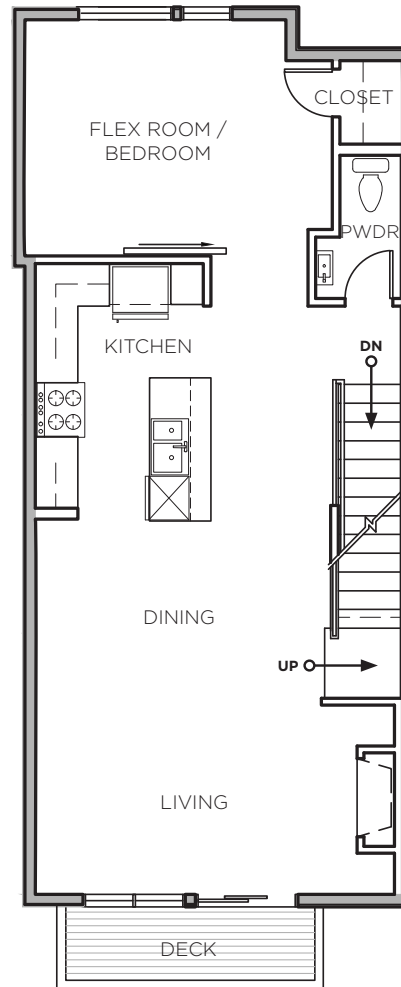

UNIT A3-L

3BR/2.5BA

1505 SF

UNITS: 2, 4, 8 (10X4 DECK)

JULIET BALCONY UNIT: 6 (10X1 DECK)

LOWER

MAIN

UPPER

UNIT A3-S

3BR/2.5BA

1505 SF

UNITS: 5, 7, 9 (10X4 DECK)

JULIET BALCONY UNIT: 3 (10X1 DECK)

LOWER

MAIN

UPPER

UNIT B1
5BR/3.5BA
1969 SF

UNITS: 11, 24, 37
 MIRRORED UNITS: 28, 41

LOWER

MAIN

UPPER

UNIT B2

5BR/3.5BA

1955 SF

UNITS: 20, 32

MIRRORED UNITS: 19, 33

UNIT B3

5BR/3.5BA
2048 SF

UNIT: 16
MIRRORED UNIT: 29

LOWER

MAIN

UPPER