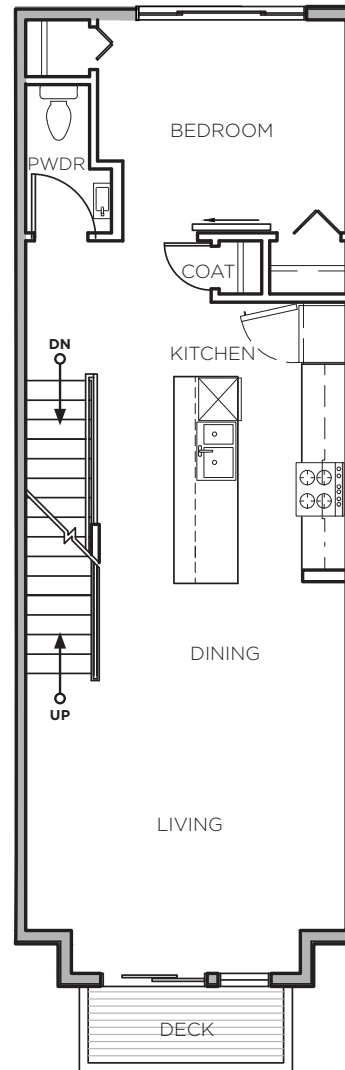

UNIT A1-S

3BR/2.5BA

1504 SF

UNITS: 44,46,48 (10X4 DECK)

JULIET BALCONY UNITS: 13, 25, 27, 39 (10X1 DECK)

LOWER

MAIN

UPPER

UNIT A2-L

3BR/2.5BA

1590 SF

UNITS: 30,34

MIRRORED UNITS: 18, 22

LOWER

MAIN

UPPER

UNIT A2-S

3BR/2.5BA

1590 SF

UNITS: 31,35

MIRRORED UNITS: 17, 21

LOWER

MAIN

UPPER

UNIT A3-L

3BR/2.5BA

1505 SF

UNITS: 2, 4, 8 (10X4 DECK)

JULIET BALCONY UNIT: 6 (10X1 DECK)

LOWER

MAIN

UPPER