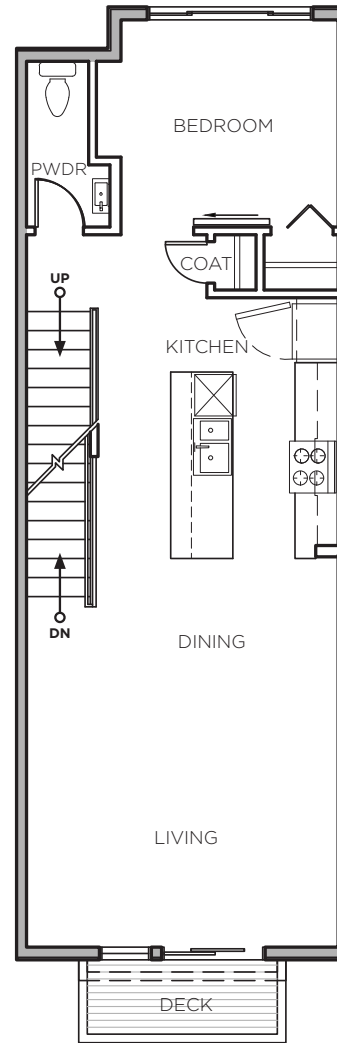

UNIT A1-L

3BR/2.5BA

1504 SF

UNITS: 43,45,47 (10X4 DECK)

JULIET BALCONY UNITS: 12, 14, 26, 38, 40 (10X1 DECK)

LOWER

MAIN

UPPER

UNIT A1-S

3BR/2.5BA

1504 SF

UNITS: 44,46,48 (10X4 DECK)

JULIET BALCONY UNITS: 13, 25, 27, 39 (10X1 DECK)

LOWER

MAIN

UPPER

UNIT A2-L

3BR/2.5BA

1590 SF

UNITS: 30,34

MIRRORED UNITS: 18, 22

LOWER

MAIN

UPPER

UNIT A2-S

3BR/2.5BA

1590 SF

UNITS: 31,35

MIRRORED UNITS: 17, 21

LOWER

MAIN

UPPER