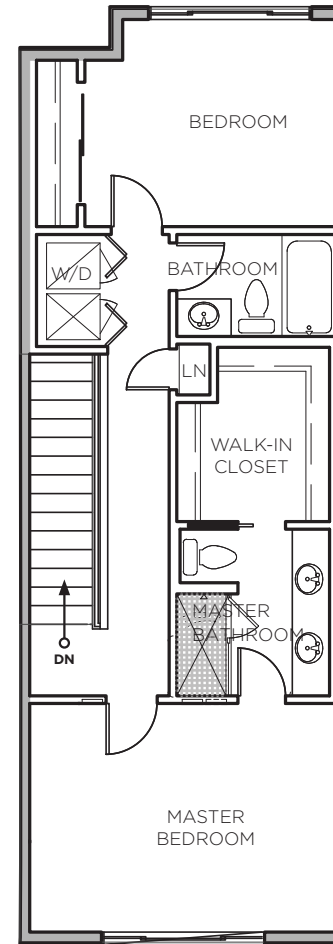

UNIT A1-L

3BR/2.5BA

1504 SF

UNITS: 43,45,47 (10X4 DECK)

JULIET BALCONY UNITS: 12, 14, 26, 38, 40 (10X1 DECK)

LOWER

MAIN

UPPER

UNIT A1-S

3BR/2.5BA

1504 SF

UNITS: 44,46,48 (10X4 DECK)

JULIET BALCONY UNITS: 13, 25, 27, 39 (10X1 DECK)

LOWER

MAIN

UPPER

UNIT A2-L

3BR/2.5BA

1590 SF

UNITS: 30,34

MIRRORED UNITS: 18, 22

LOWER

MAIN

UPPER

UNIT A2-S

3BR/2.5BA

1590 SF

UNITS: 31,35

MIRRORED UNITS: 17, 21

LOWER

MAIN

UPPER