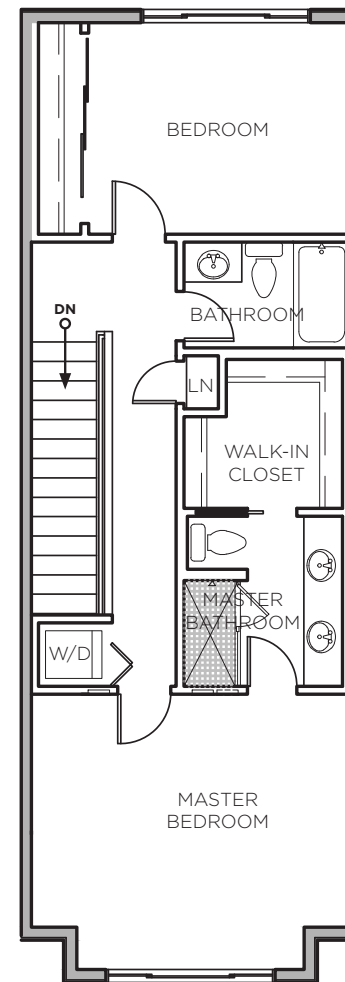

UNIT A1-S

3BR/2.5BA

1504 SF

UNITS: 44,46,48 (10X4 DECK)

JULIET BALCONY UNITS: 13, 25, 27, 39 (10X1 DECK)

LOWER

MAIN

UPPER

UNIT A2-L

3BR/2.5BA

1590 SF

UNITS: 30,34

MIRRORED UNITS: 18, 22

LOWER

MAIN

UPPER

UNIT A2-S

3BR/2.5BA

1590 SF

UNITS: 31,35

MIRRORED UNITS: 17, 21

LOWER

MAIN

UPPER

UNIT A3-L

3BR/2.5BA

1505 SF

UNITS: 2, 4, 8 (10X4 DECK)

JULIET BALCONY UNIT: 6 (10X1 DECK)

LOWER

MAIN

UPPER