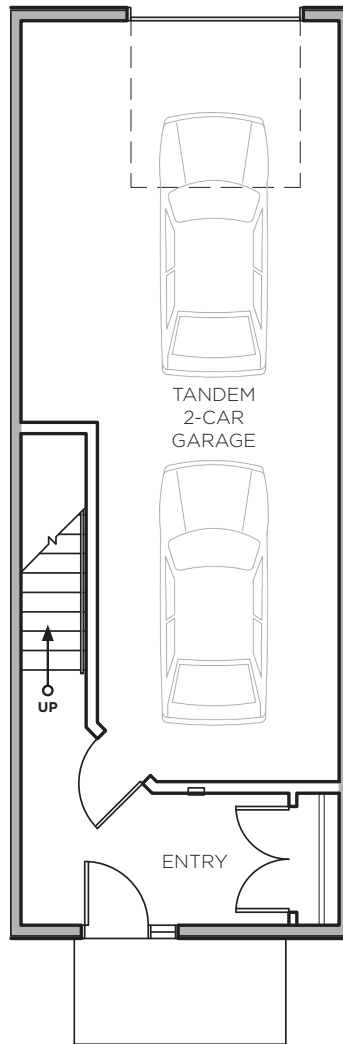

UNIT A1-L

3BR/2.5BA

1504 SF

UNITS: 43,45,47 (10X4 DECK)

JULIET BALCONY UNITS: 12, 14, 26, 38, 40 (10X1 DECK)

LOWER

MAIN

UPPER

UNIT A1-S

3BR/2.5BA

1504 SF

UNITS: 44,46,48 (10X4 DECK)

JULIET BALCONY UNITS: 13, 25, 27, 39 (10X1 DECK)

LOWER

MAIN

UPPER

UNIT A2-L

3BR/2.5BA

1590 SF

UNITS: 30,34

MIRRORED UNITS: 18, 22

LOWER

MAIN

UPPER