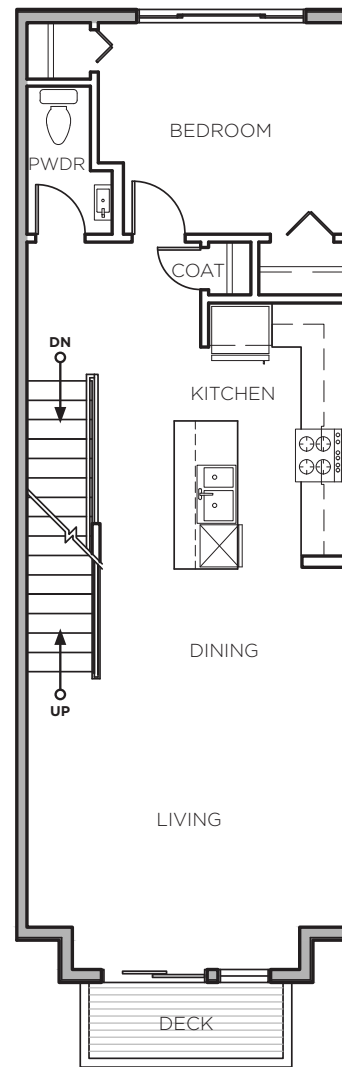

UNIT A1-L

3BR/2.5BA

1504 SF

UNITS: 43,45,47 (10X4 DECK)

JULIET BALCONY UNITS: 12, 14, 26, 38, 40 (10X1 DECK)

LOWER

MAIN

UPPER

UNIT A1-S

3BR/2.5BA

1504 SF

UNITS: 44,46,48 (10X4 DECK)

JULIET BALCONY UNITS: 13, 25, 27, 39 (10X1 DECK)

LOWER

MAIN

UPPER

UNIT A2-L

3BR/2.5BA

1590 SF

UNITS: 30,34

MIRRORED UNITS: 18, 22

LOWER

MAIN

UPPER

UNIT A2-S

3BR/2.5BA

1590 SF

UNITS: 31,35

MIRRORED UNITS: 17, 21

LOWER

MAIN

UPPER