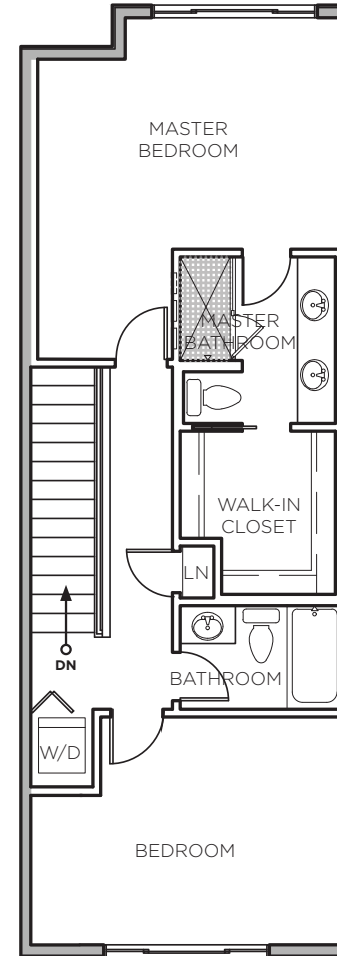

UNIT A2-L

3BR/2.5BA

1590 SF

UNITS: 30,34

MIRRORED UNITS: 18, 22

LOWER

MAIN

UPPER

UNIT A2-S

3BR/2.5BA

1590 SF

UNITS: 31,35

MIRRORED UNITS: 17, 21

LOWER

MAIN

UPPER

UNIT A3-L

3BR/2.5BA

1505 SF

UNITS: 2, 4, 8 (10X4 DECK)

JULIET BALCONY UNIT: 6 (10X1 DECK)

LOWER

MAIN

UPPER

UNIT A3-S

3BR/2.5BA

1505 SF

UNITS: 5, 7, 9 (10X4 DECK)

JULIET BALCONY UNIT: 3 (10X1 DECK)

LOWER

MAIN

UPPER