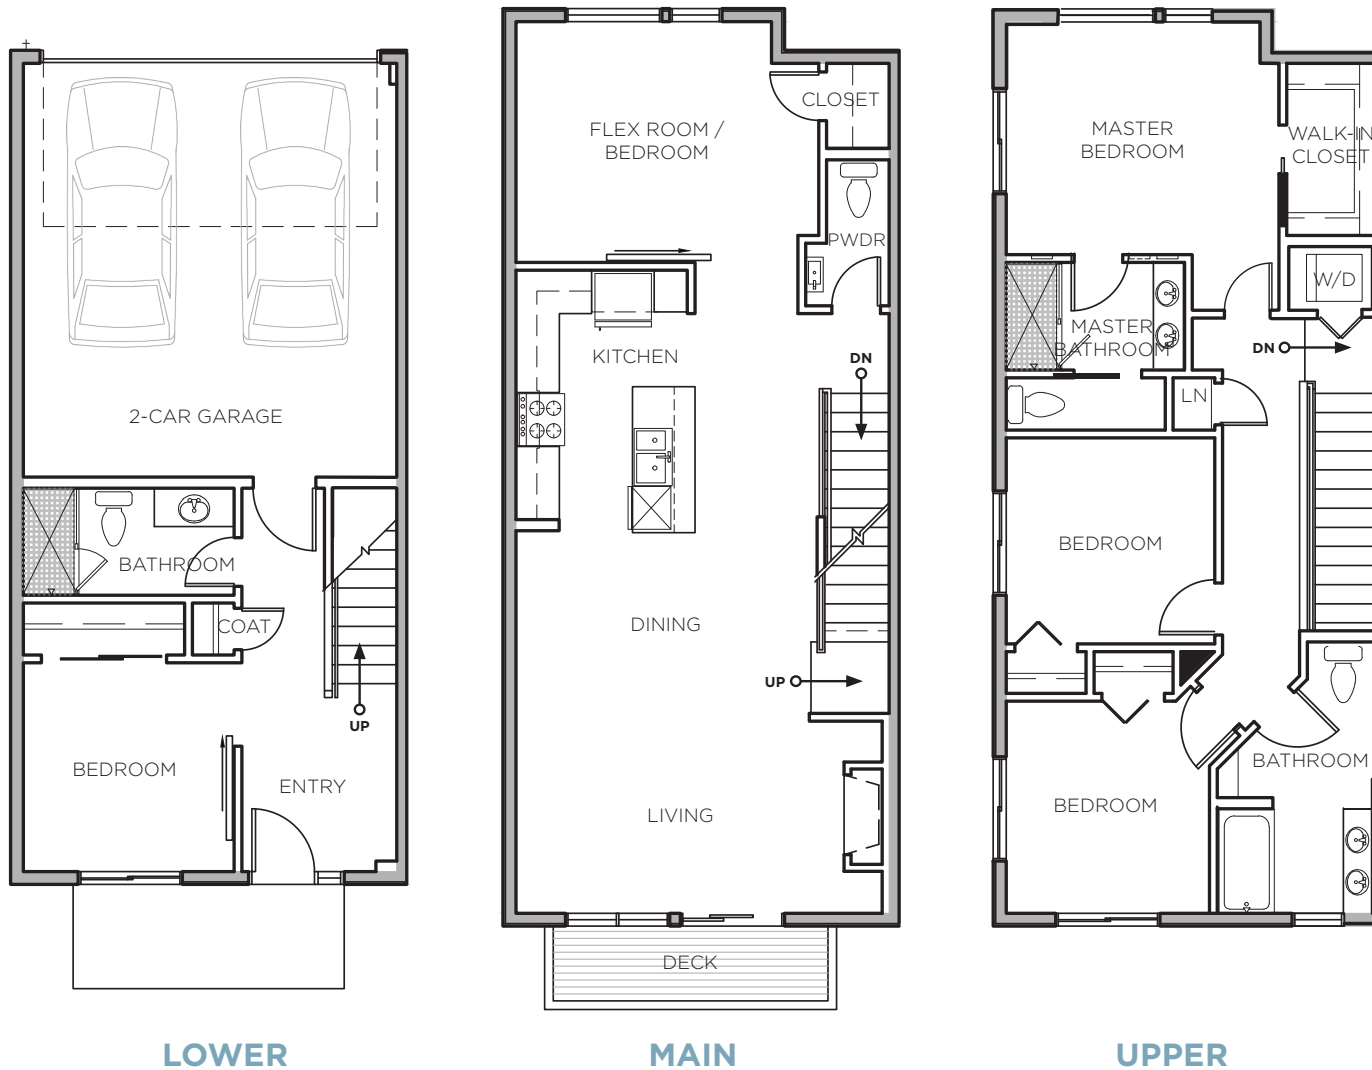

UNIT A3-L

3BR/2.5BA

1505 SF

UNITS: 2, 4, 8 (10X4 DECK)

JULIET BALCONY UNIT: 6 (10X1 DECK)

LOWER

MAIN

UPPER

UNIT A3-S

3BR/2.5BA

1505 SF

UNITS: 5, 7, 9 (10X4 DECK)

JULIET BALCONY UNIT: 3 (10X1 DECK)

LOWER

MAIN

UPPER

UNIT B1
5BR/3.5BA
1969 SF

UNITS: 11, 24, 37
 MIRRORED UNITS: 28, 41

LOWER

MAIN

UPPER

UNIT B2

5BR/3.5BA

1955 SF

UNITS: 20, 32

MIRRORED UNITS: 19, 33

UNIT B3

5BR/3.5BA
2048 SF

UNIT: 16
MIRRORED UNIT: 29

LOWER

MAIN

UPPER