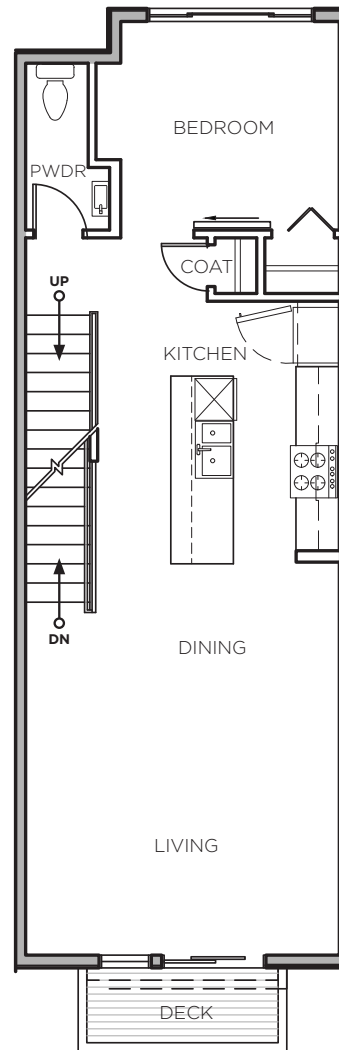

UNIT A3-L

3BR/2.5BA

1505 SF

UNITS: 2, 4, 8 (10X4 DECK)

JULIET BALCONY UNIT: 6 (10X1 DECK)

LOWER

MAIN

UPPER

UNIT A3-S

3BR/2.5BA

1505 SF

UNITS: 5, 7, 9 (10X4 DECK)

JULIET BALCONY UNIT: 3 (10X1 DECK)

LOWER

MAIN

UPPER

UNIT B1
5BR/3.5BA
1969 SF

UNITS: 11, 24, 37
 MIRRORED UNITS: 28, 41

LOWER

MAIN

UPPER

UNIT B2

5BR/3.5BA

1955 SF

UNITS: 20, 32

MIRRORED UNITS: 19, 33

UNIT B3

5BR/3.5BA
2048 SF

UNIT: 16
MIRRORED UNIT: 29

LOWER

MAIN

UPPER