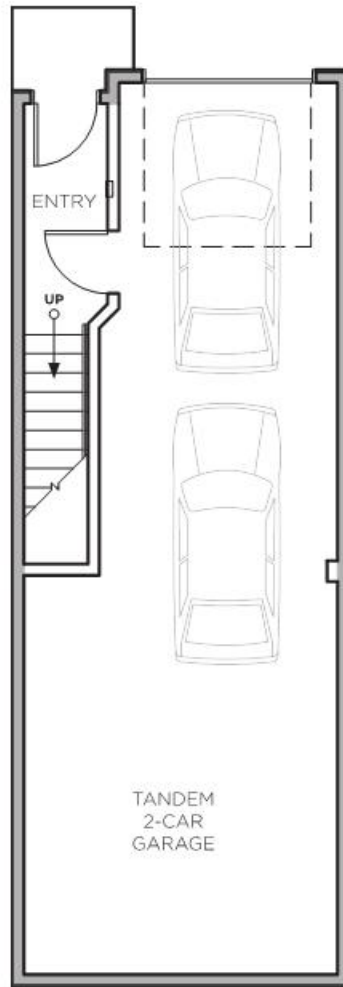

UNIT A3-S

3BR/2.5BA

1505 SF

UNITS: 5, 7, 9 (10X4 DECK)

JULIET BALCONY UNIT: 3 (10X1 DECK)

LOWER

MAIN

UPPER