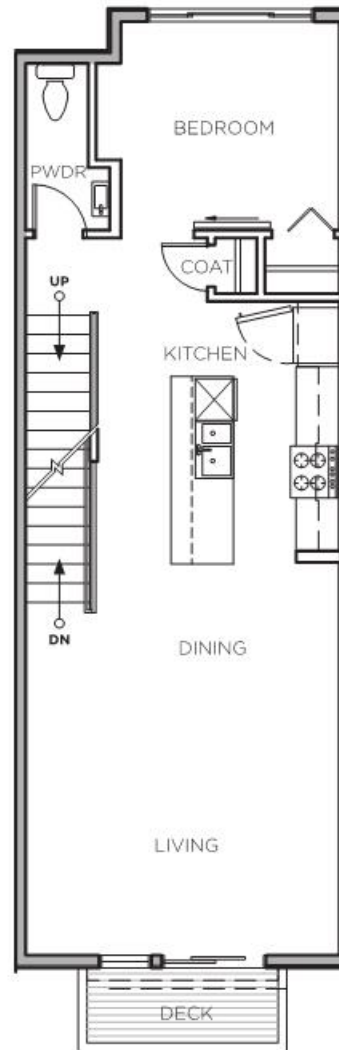

UNIT A3-S

3BR/2.5BA

1505 SF

UNITS: 5, 7, 9 (10X4 DECK)

JULIET BALCONY UNIT: 3 (10X1 DECK)

LOWER

MAIN

UPPER