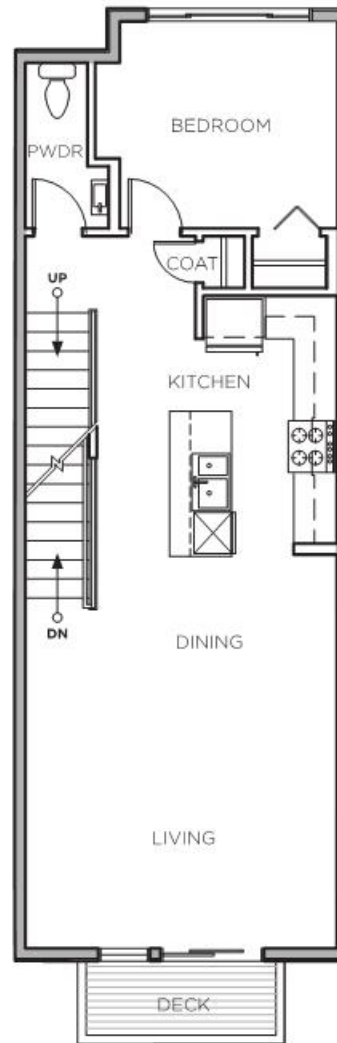

UNIT A3-L

3BR/2.5BA

1505 SF

UNITS: 2, 4, 8 (10X4 DECK)

JULIET BALCONY UNIT: 6 (10X1 DECK)

LOWER

MAIN

UPPER