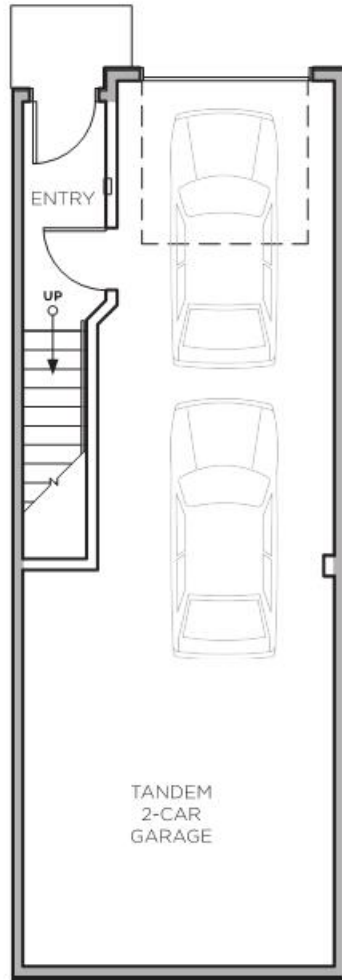

UNIT A3-L

3BR/2.5BA

1505 SF

UNITS: 2, 4, 8 (10X4 DECK)

JULIET BALCONY UNIT: 6 (10X1 DECK)

LOWER

MAIN

UPPER